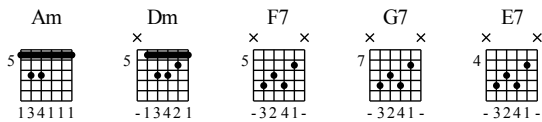

Smoke It

www.MordenGuitarLessons.ca

Moderate ♩ = 90

1

Lead

Rhythm

Am

6